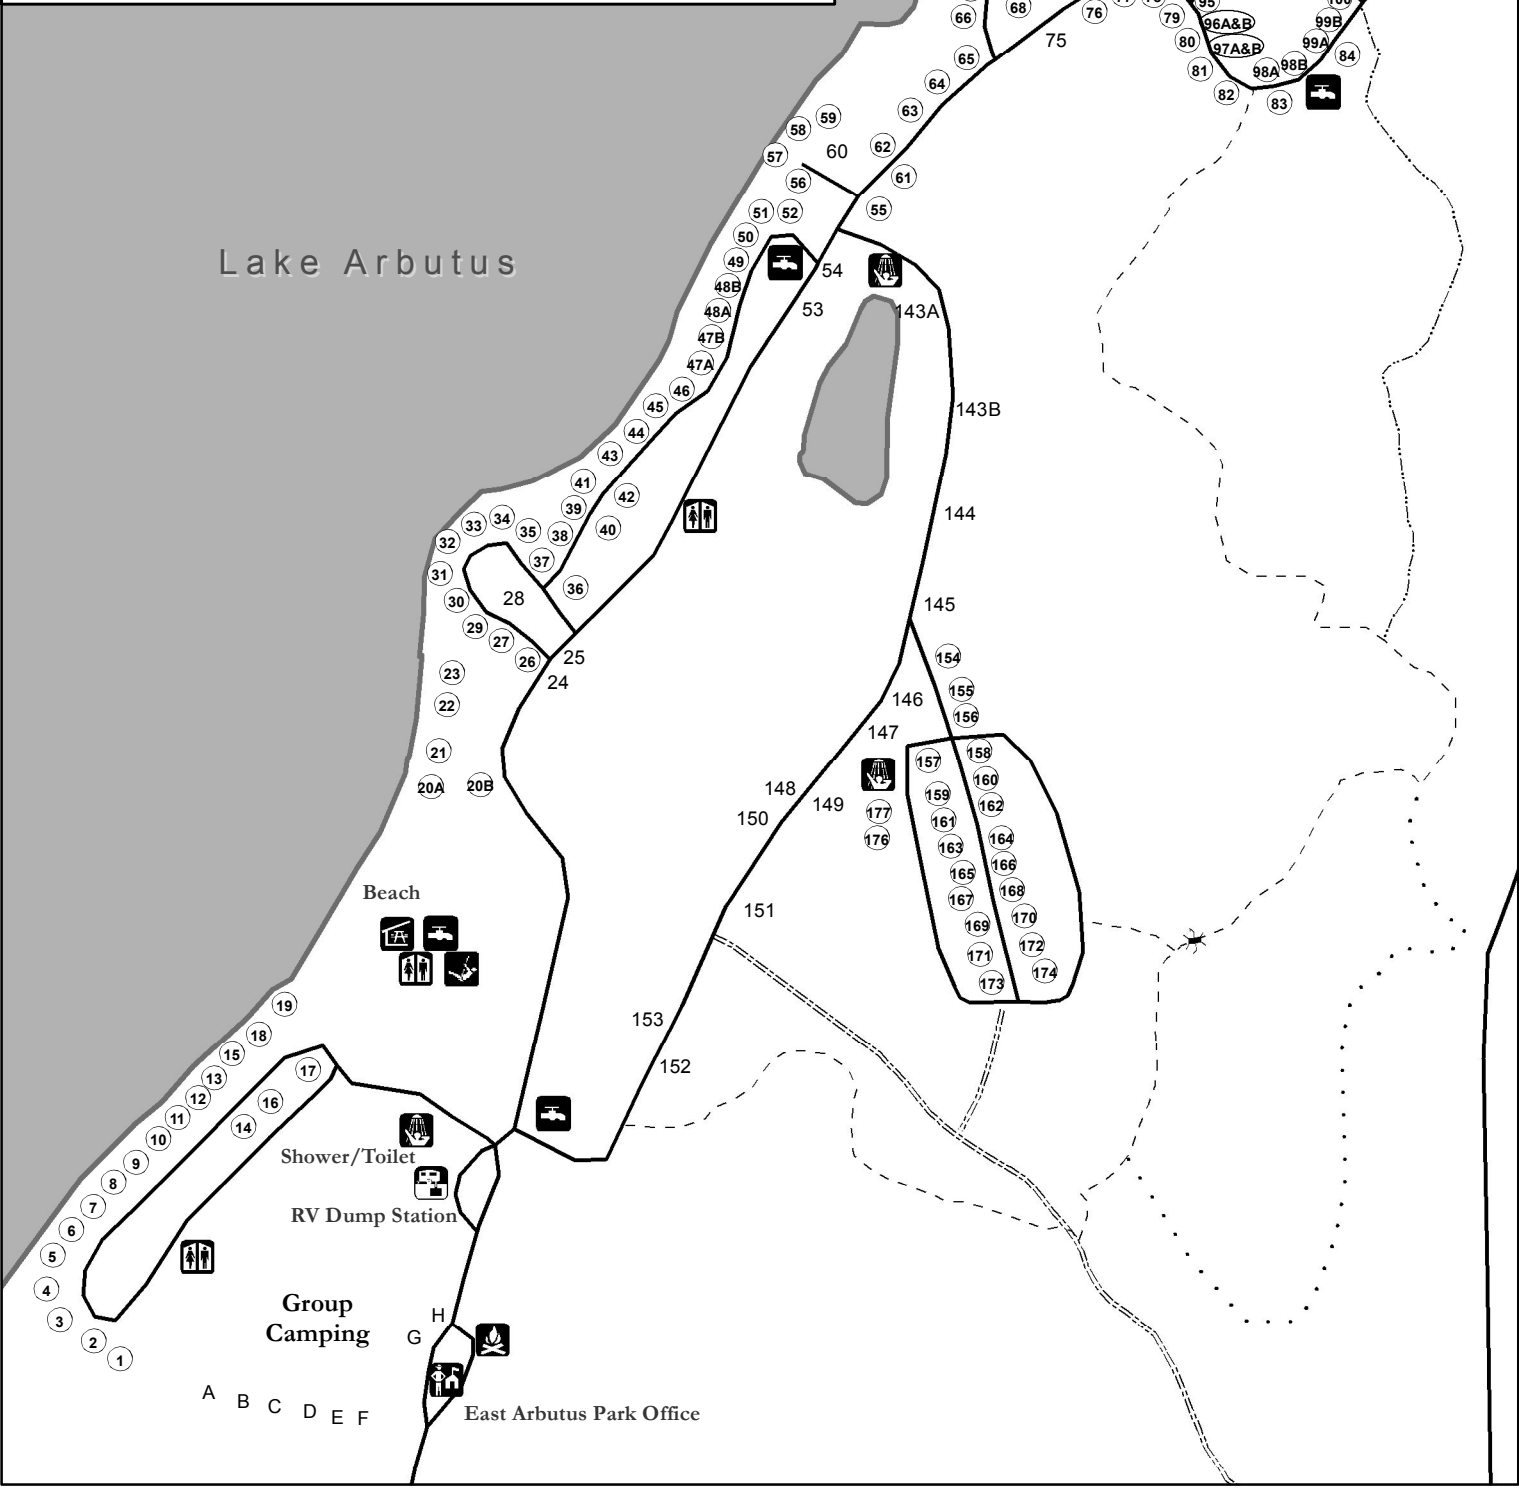

# East Arbutus County Park

## Legend

48 Non - Electric Campsite	==== Access Trail	Firewood	Restroom
(147) Electric Campsite	•••• Bluebird Trail	Handicap Accessible	Shelter
Hiking Bridge	--- Green Briar Trail	Office	Showers
— Road	..... Red Fox Trail	Playground	Water
==== ATV Trail	Boat Landing		
	Dump Station		

Lake Arbutus

Public Shore Access

East Arbutus Boat Landing

Beach

Shower/Toilet

RV Dump Station

Group  
Camping

East Arbutus Park Office