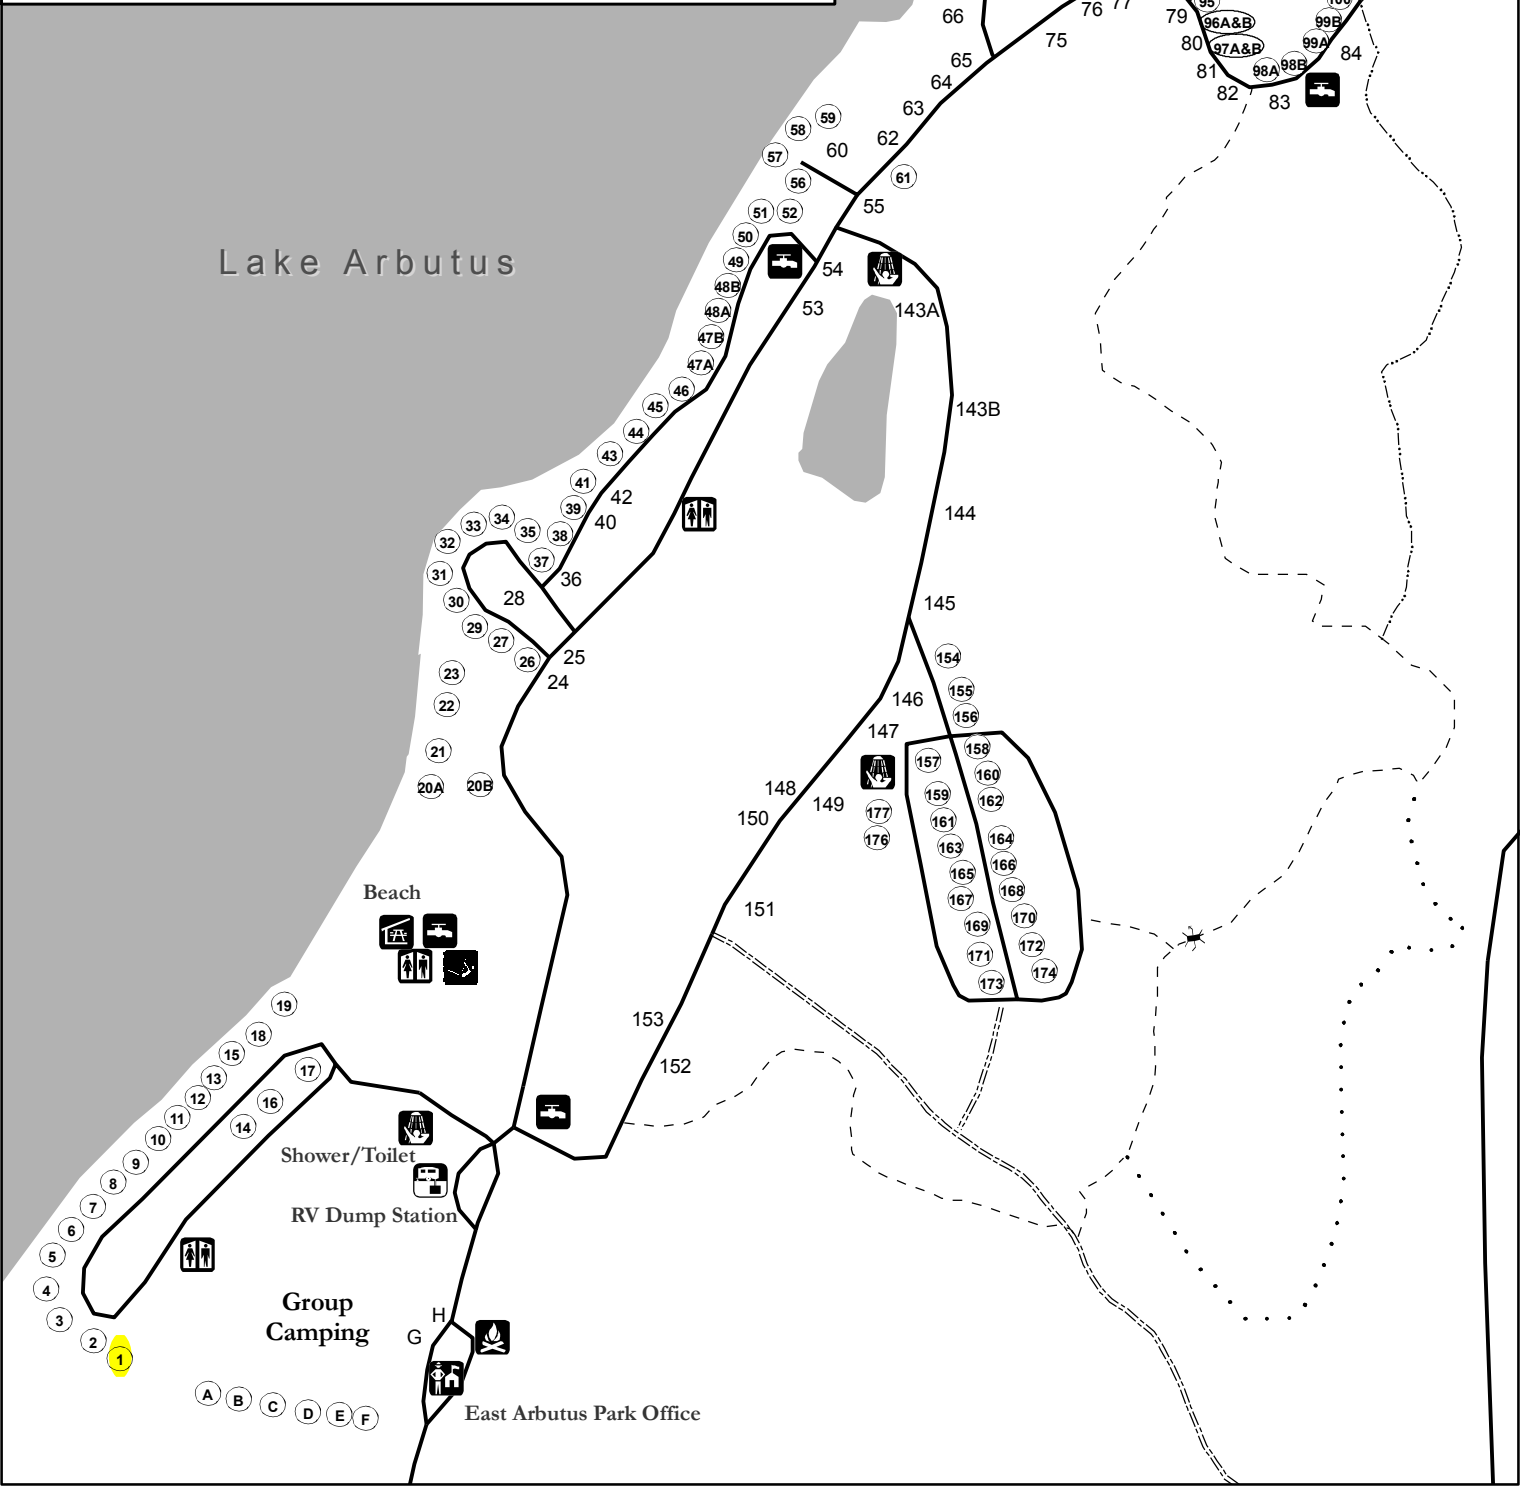

East Arbutus County Park

Legend

- | | | | |
|---------------------|------------|----------------------------|-------------------------|
| Boat Landing | Office | Showers | Hiking Trails |
| Dump Station | Playground | Water | --- Access Trail |
| Firewood | Restroom | 48 Non - Electric Campsite | ••• Bluebird Trail |
| Handicap Accessible | Shelter | (147) Electric Campsite | - - - Green Briar Trail |
| | | | --- Red Fox Trail |
| | | | Hiking Bridge |
| | | | — Road |
| | | | == ATV Trail |

Lake Arbutus

Beach

Shower/Toilet

RV Dump Station

Group
Camping

East Arbutus Park Office