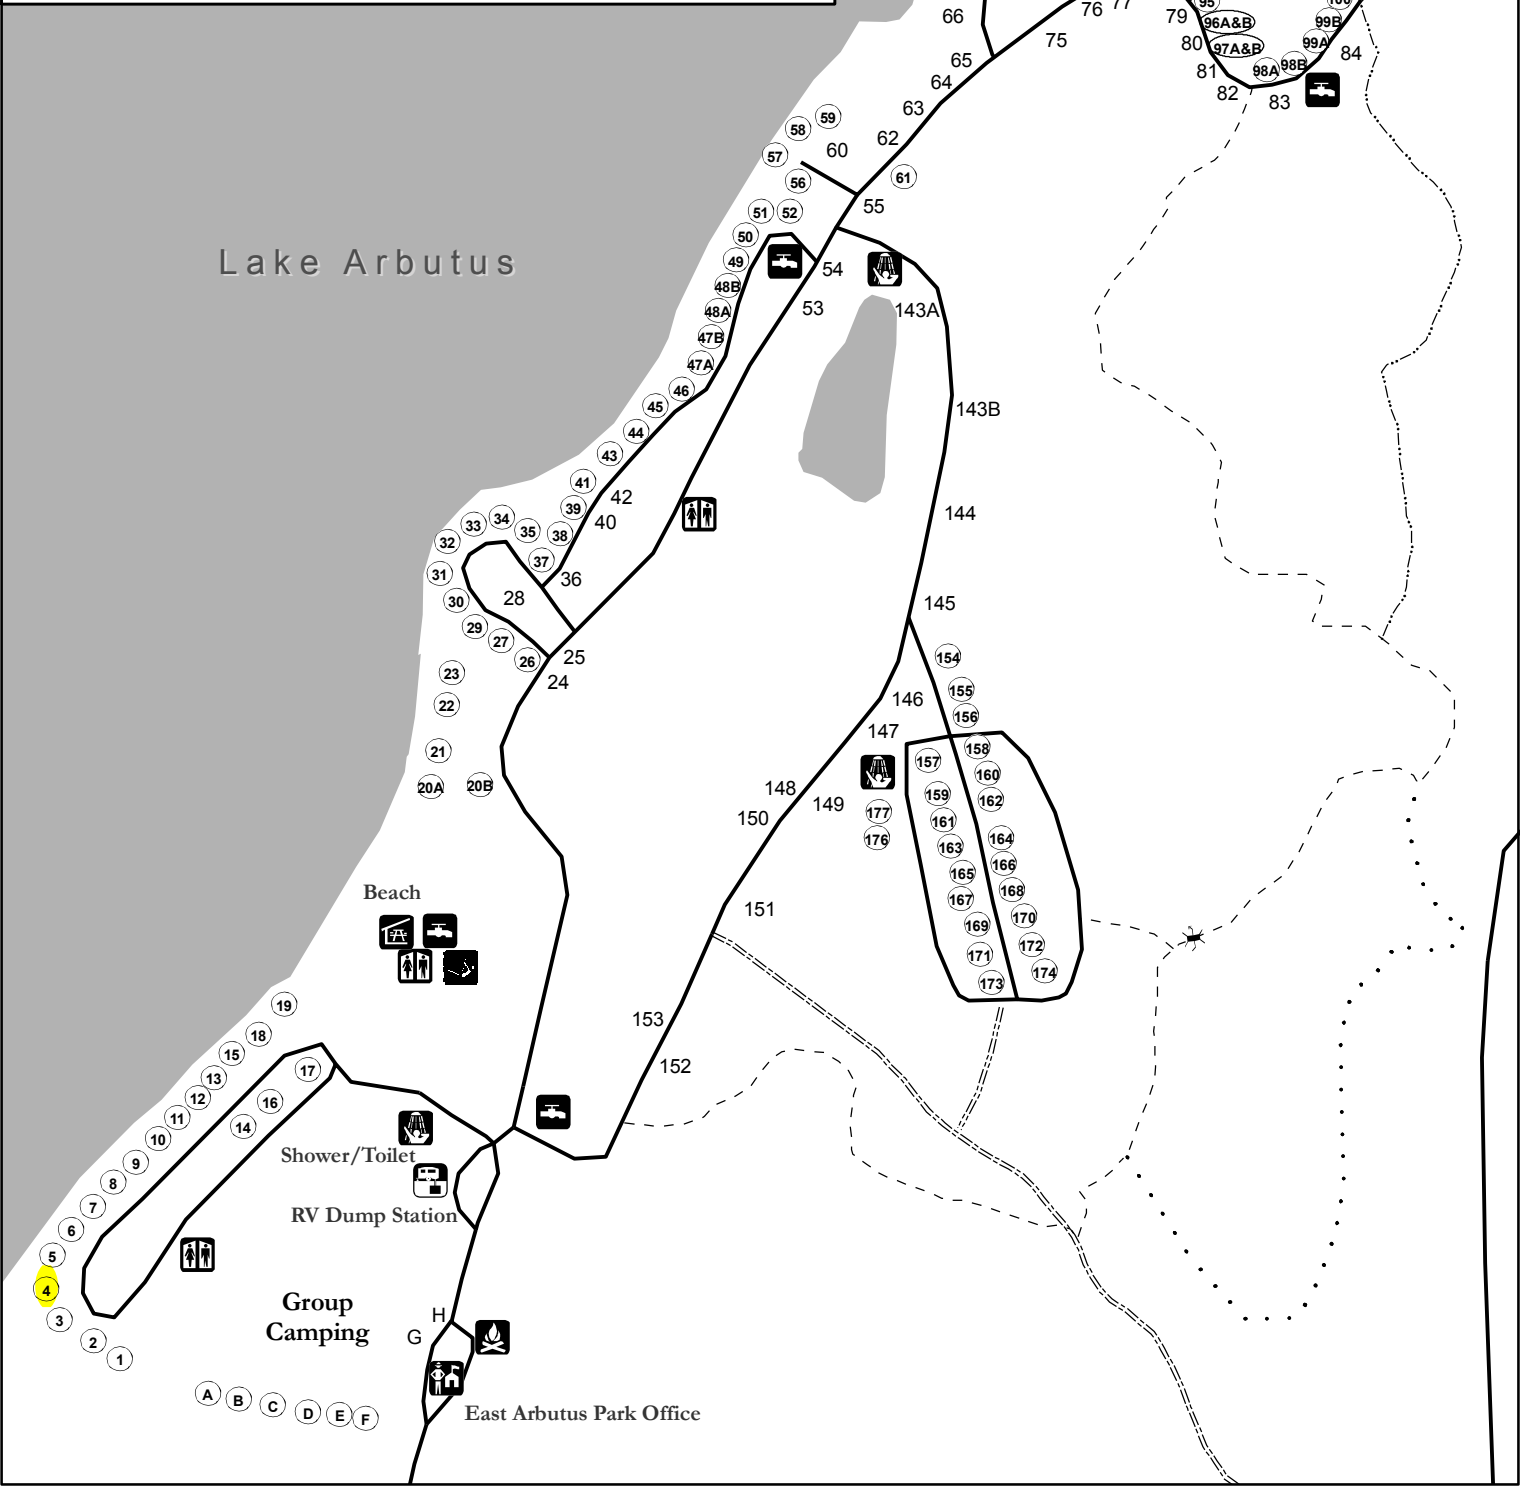

East Arbutus County Park

Legend

- | | | | |
|---------------------|------------|-----------------------------------|-------------------------|
| Boat Landing | Office | Showers | Hiking Trails |
| Dump Station | Playground | Water | --- Access Trail |
| Firewood | Restroom | 48 Non - Electric Campsite | ••• Bluebird Trail |
| Handicap Accessible | Shelter | (147) Electric Campsite | - - - Green Briar Trail |
| | | | •••• Red Fox Trail |
| | | | Hiking Bridge |
| | | | — Road |
| | | | === ATV Trail |

Public Shore Access

East Arbutus Boat Landing

Lake Arbutus

Beach

Shower/Toilet

RV Dump Station

Group
Camping

East Arbutus Park Office